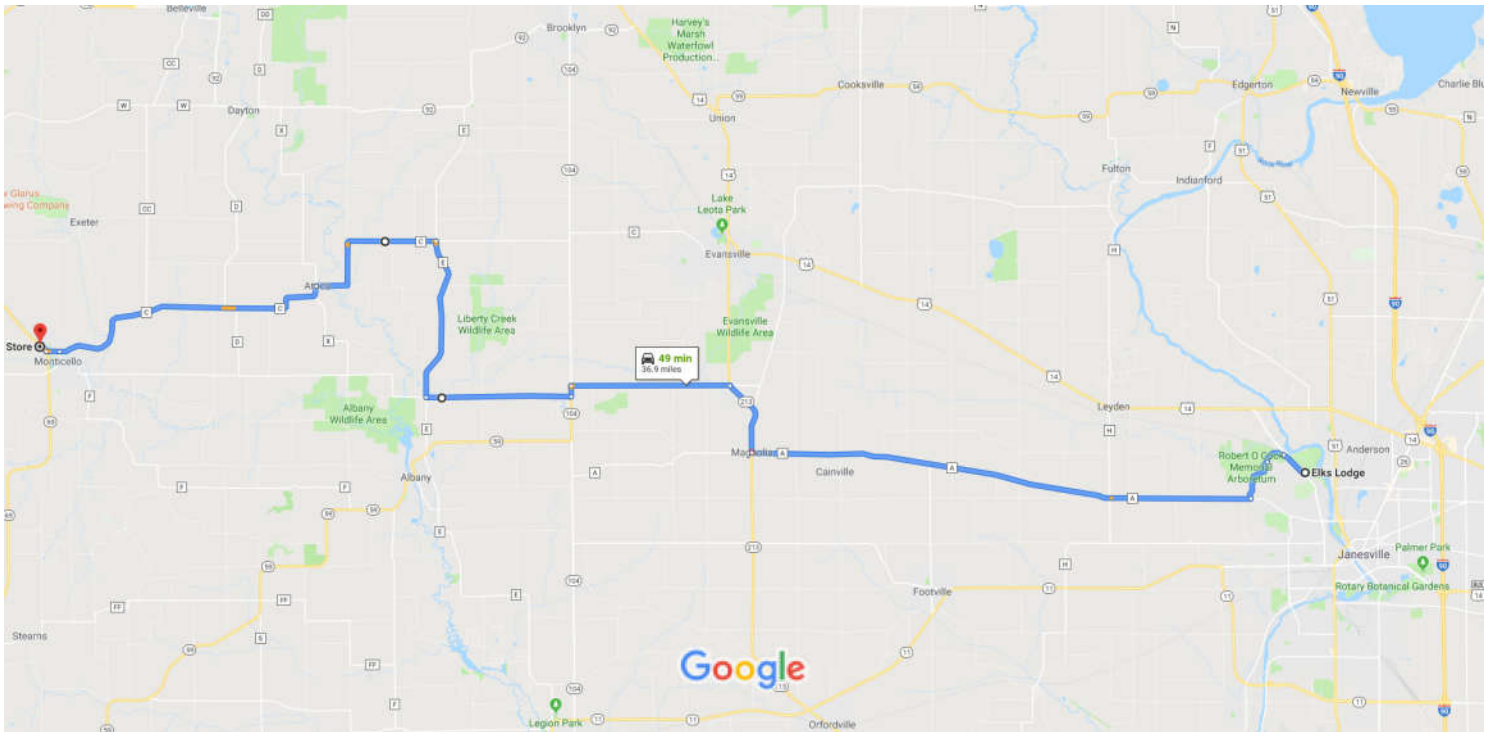

Elks Lodge to Casey's General Store

Drive 36.9 miles, 49 min

More Parking available in the back of Casey's - near the car wash station.

Map data ©2019 Google 2 mi

Elks Lodge

2100 N Washington St, Janesville, WI 53548

Take County Rd A and WI-59 W to Dunphy Rd in Magnolia

24 min (19.1 mi)

- ↑ 1. Head northwest on US-14 BUS W/N Co Rd E/N Washington St toward Royal Oaks Dr
0.6 mi
- ↶ 2. Turn left onto Northridge Dr
0.5 mi
- ↷ 3. Turn right onto Arbor Ridge Way
1.1 mi
- ↷ 4. Turn right onto County Rd A
11.3 mi
- ↷ 5. Turn right onto WI-213 N/Wisconsin Trunk Hwy 213 N
1.8 mi
- ↶ 6. Turn left onto WI-59 W
3.6 mi
- ↶ 7. Turn left onto WI-104 S/WI-59
0.2 mi

-

Eagle Ridge Resort & Spa to Galena Recreational Park Drive 7.8 miles, 19 min

Route with the large "Camarovan" into downtown Galena.

Map data ©2019 Google 2000 ft

Eagle Ridge Resort & Spa

444 Eagle Ridge Dr, Galena, IL 61036

Continue on Hwy 20 W/US Hwy 20 W to Galena

9 min (4.3 mi)

- ↷ 6. Turn right onto Hwy 20 W/US Hwy 20 W
3.0 mi
- ↷ 7. Turn right onto S Main St
0.7 mi

-  8. Turn right onto Meeker St
400 ft
-  9. Meeker St turns slightly left and becomes Claude St
469 ft
-  10. Continue onto Field St
0.4 mi