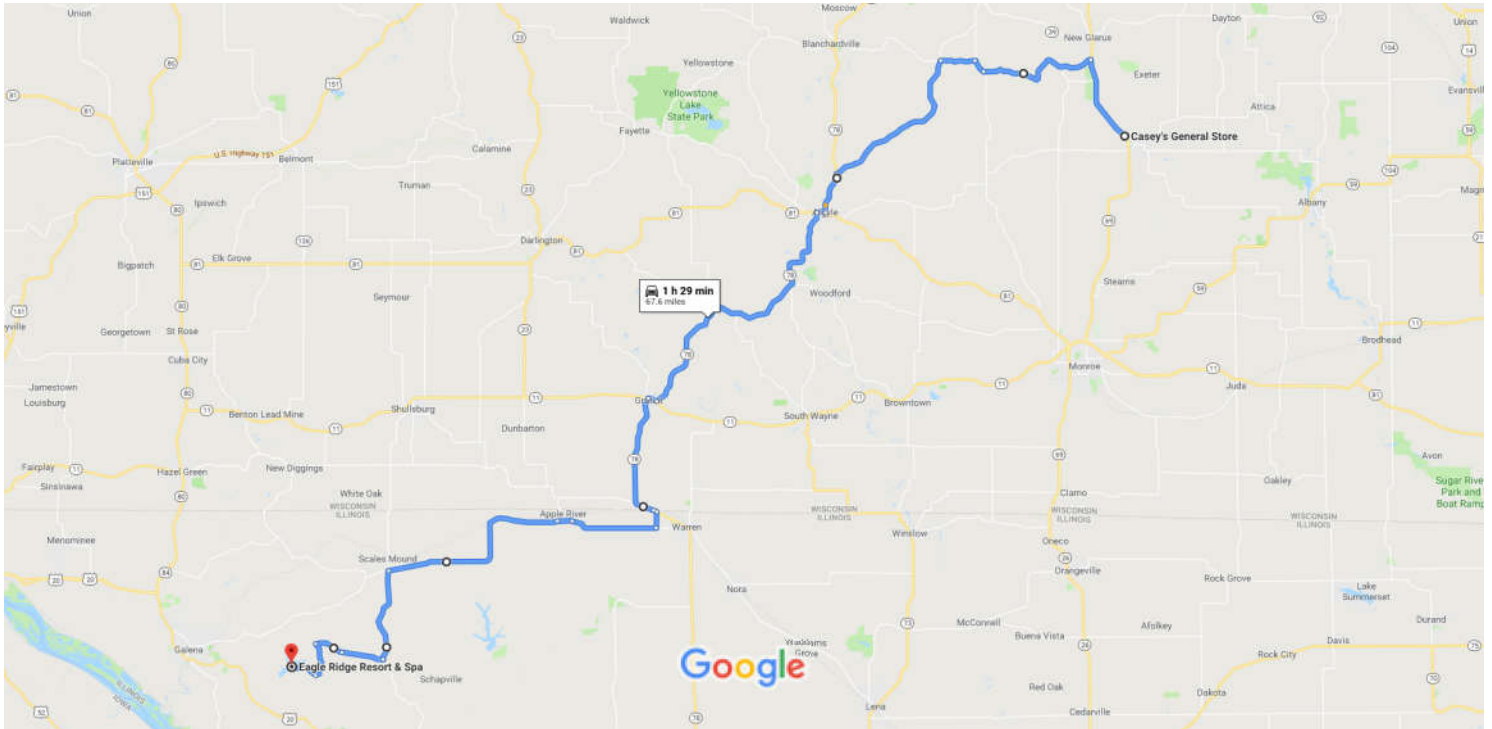

Casey's General Store

101 WI-69, Monticello, WI 53570

These directions are for planning purposes only. You may find that construction projects, traffic, weather, or other events may cause conditions to differ from the map results, and you should plan your route accordingly. You must obey all signs or notices regarding your route.

Casey's General Store to Eagle Ridge Resort & Spa

Drive 67.6 miles, 1 h 29 min

Find a large open area to park at when entering Eagle Ridge Resort. Both Camaro groups will regroup here.

Map data ©2019 Google 2 mi

-

Eagle Ridge Resort & Spa to Galena Recreational Park Drive 7.8 miles, 19 min

Route with the large "Camarovan" into downtown Galena.

Map data ©2019 Google 2000 ft

Eagle Ridge Resort & Spa

444 Eagle Ridge Dr, Galena, IL 61036

Continue on Hwy 20 W/US Hwy 20 W to Galena

9 min (4.3 mi)

- ↷ 6. Turn right onto Hwy 20 W/US Hwy 20 W
3.0 mi
- ↷ 7. Turn right onto S Main St
0.7 mi

-  8. Turn right onto Meeker St
400 ft
-  9. Meeker St turns slightly left and becomes Claude St
469 ft
-  10. Continue onto Field St
0.4 mi