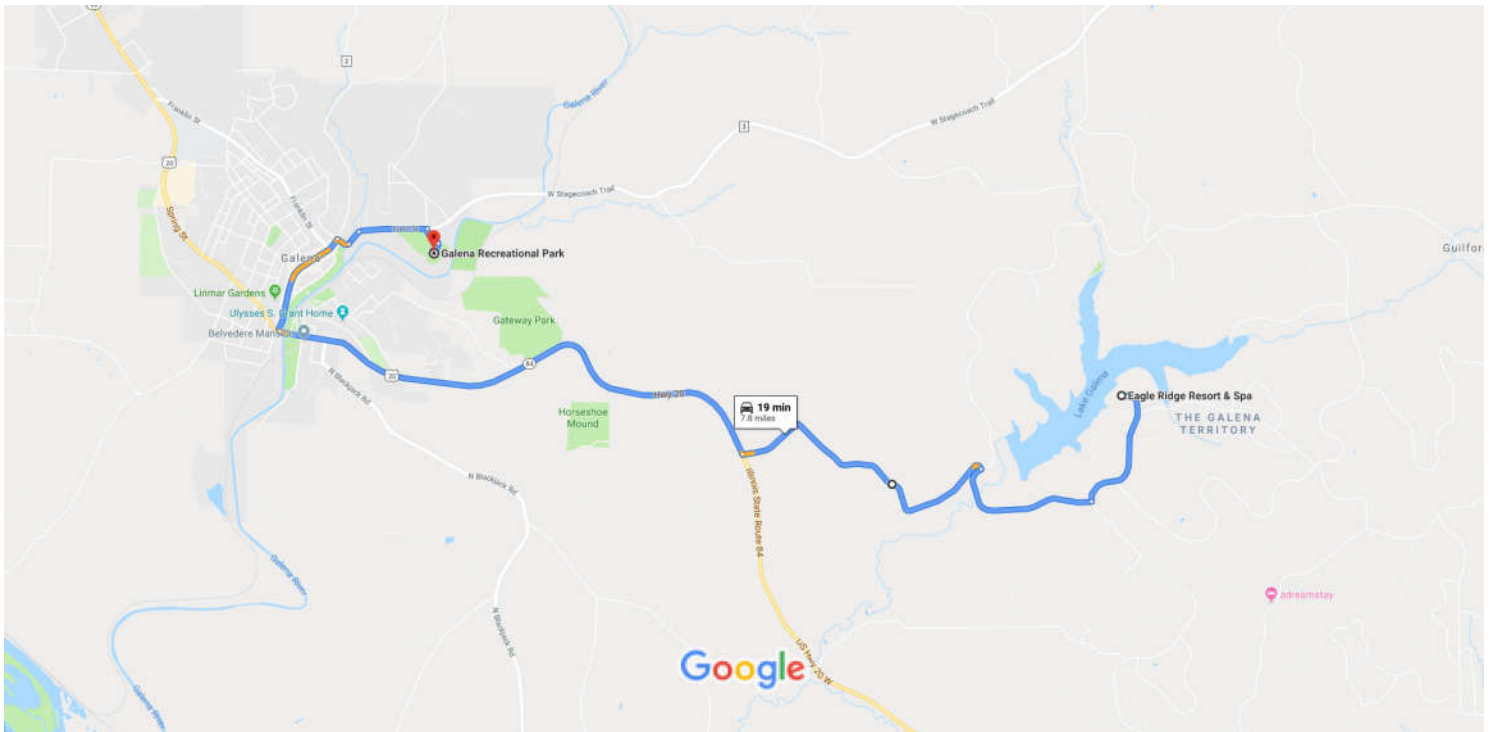

Casey's General Store to Eagle Ridge Resort & Spa

Drive 67.6 miles, 1 h 29 min

Find a large open area to park at when entering Eagle Ridge Resort. Both Camaro groups will regroup here.

Map data ©2019 Google 2 mi

Casey's General Store

101 WI-69, Monticello, WI 53570

Take WI-69 N, County Hwy H, County Hwy A, WI-78 S/WI-78 Trunk S, ... and N Elizabeth Scales Mound Rd to W Rawlins Rd in Guilford Township

1 h 18 min (61.3 mi)

-

Eagle Ridge Resort & Spa to Galena Recreational Park Drive 7.8 miles, 19 min

Route with the large "Camarovan" into downtown Galena.

Map data ©2019 Google 2000 ft

Eagle Ridge Resort & Spa

444 Eagle Ridge Dr, Galena, IL 61036

Continue on Hwy 20 W/US Hwy 20 W to Galena

9 min (4.3 mi)

- ↷ 6. Turn right onto Hwy 20 W/US Hwy 20 W
3.0 mi
- ↷ 7. Turn right onto S Main St
0.7 mi

-  8. Turn right onto Meeker St
400 ft
-  9. Meeker St turns slightly left and becomes Claude St
469 ft
-  10. Continue onto Field St
0.4 mi