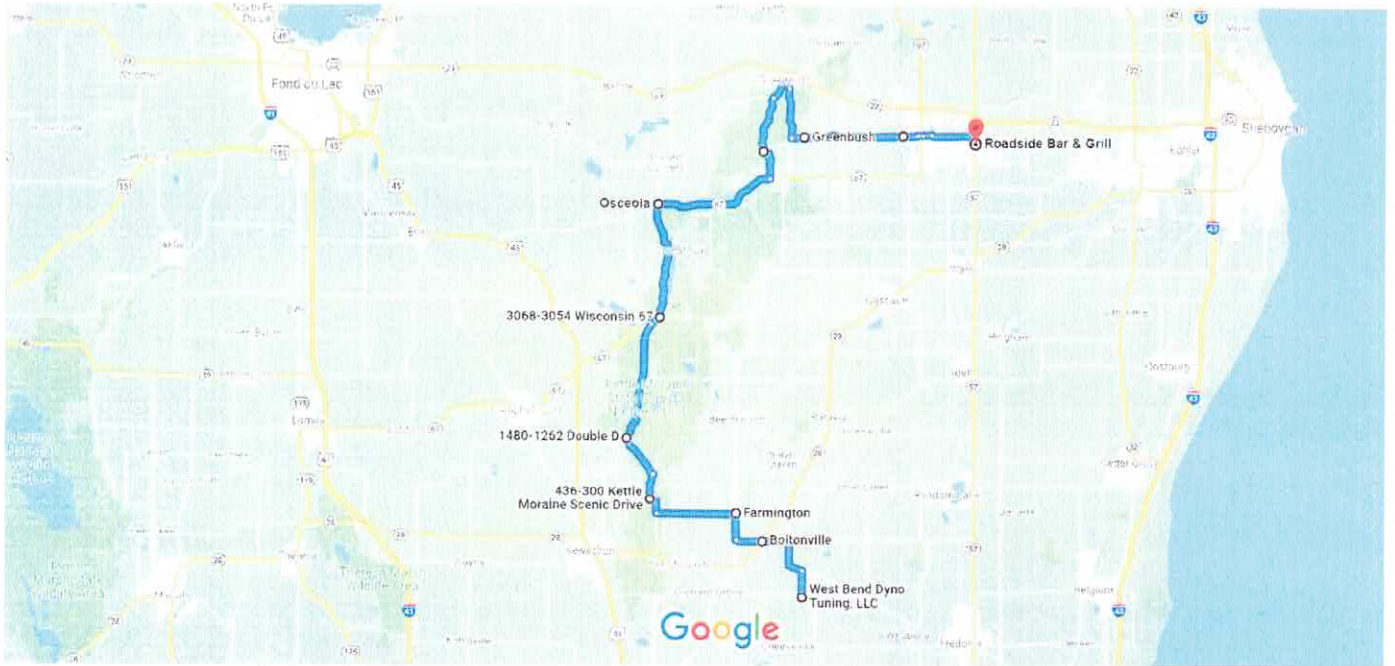

West Bend Dyno Tuning, LLC to Roadside Bar & Grill

Drive 39.8 miles, 1 hr 6 min

Map data ©2021 Google 2 mi

West Bend Dyno Tuning, LLC

8450 Trading Post Trail, West Bend, WI 53090

- ↑ 1. Head northeast on Trading Post Trail toward County H 0.1 mi
- ↑ 2. Continue onto County Rd XX 0.9 mi
- ↶ 3. Turn left to stay on County Rd XX 1.4 mi
- ↶ 4. Turn left onto Co Hwy X 1.0 mi

6 min (3.5 mi)

Boltonville

Wisconsin 53040

- ↑ 5. Head west on Co Hwy X toward Bolton Dr 154 ft
- ↑ 6. Continue onto Scenic Dr 1.0 mi

- 
 7. Turn right onto N Paradise Rd/Scenic Dr
 Continue to follow N Paradise Rd
 1.0 mi
- 
 8. Turn left onto Valley View Rd
 Destination will be on the left
 33 ft

3 min (2.0 mi)

Farmington

Wisconsin

- 
 9. Head west on Valley View Rd toward Maple Tree Rd
 3.0 mi
- 
 10. Turn right onto Kettle Moraine Dr/Kettle Moraine Scenic Dr
 0.7 mi
- 
 11. Turn right onto Kettle Moraine Scenic Dr
 49 ft

- ↑ 28. Continue straight onto E Mill St
 i Pass by Minit Mart (on the left)
0.3 mi
- ↗ 29. Turn right onto Eastern Ave
 i Pass by Dairy Queen (on the right in 1.5 mi)
1.6 mi
- ↗ 30. Turn right onto WI-57 S
0.3 mi
- ↶ 31. Turn left
 i Destination will be on the right
0.1 mi