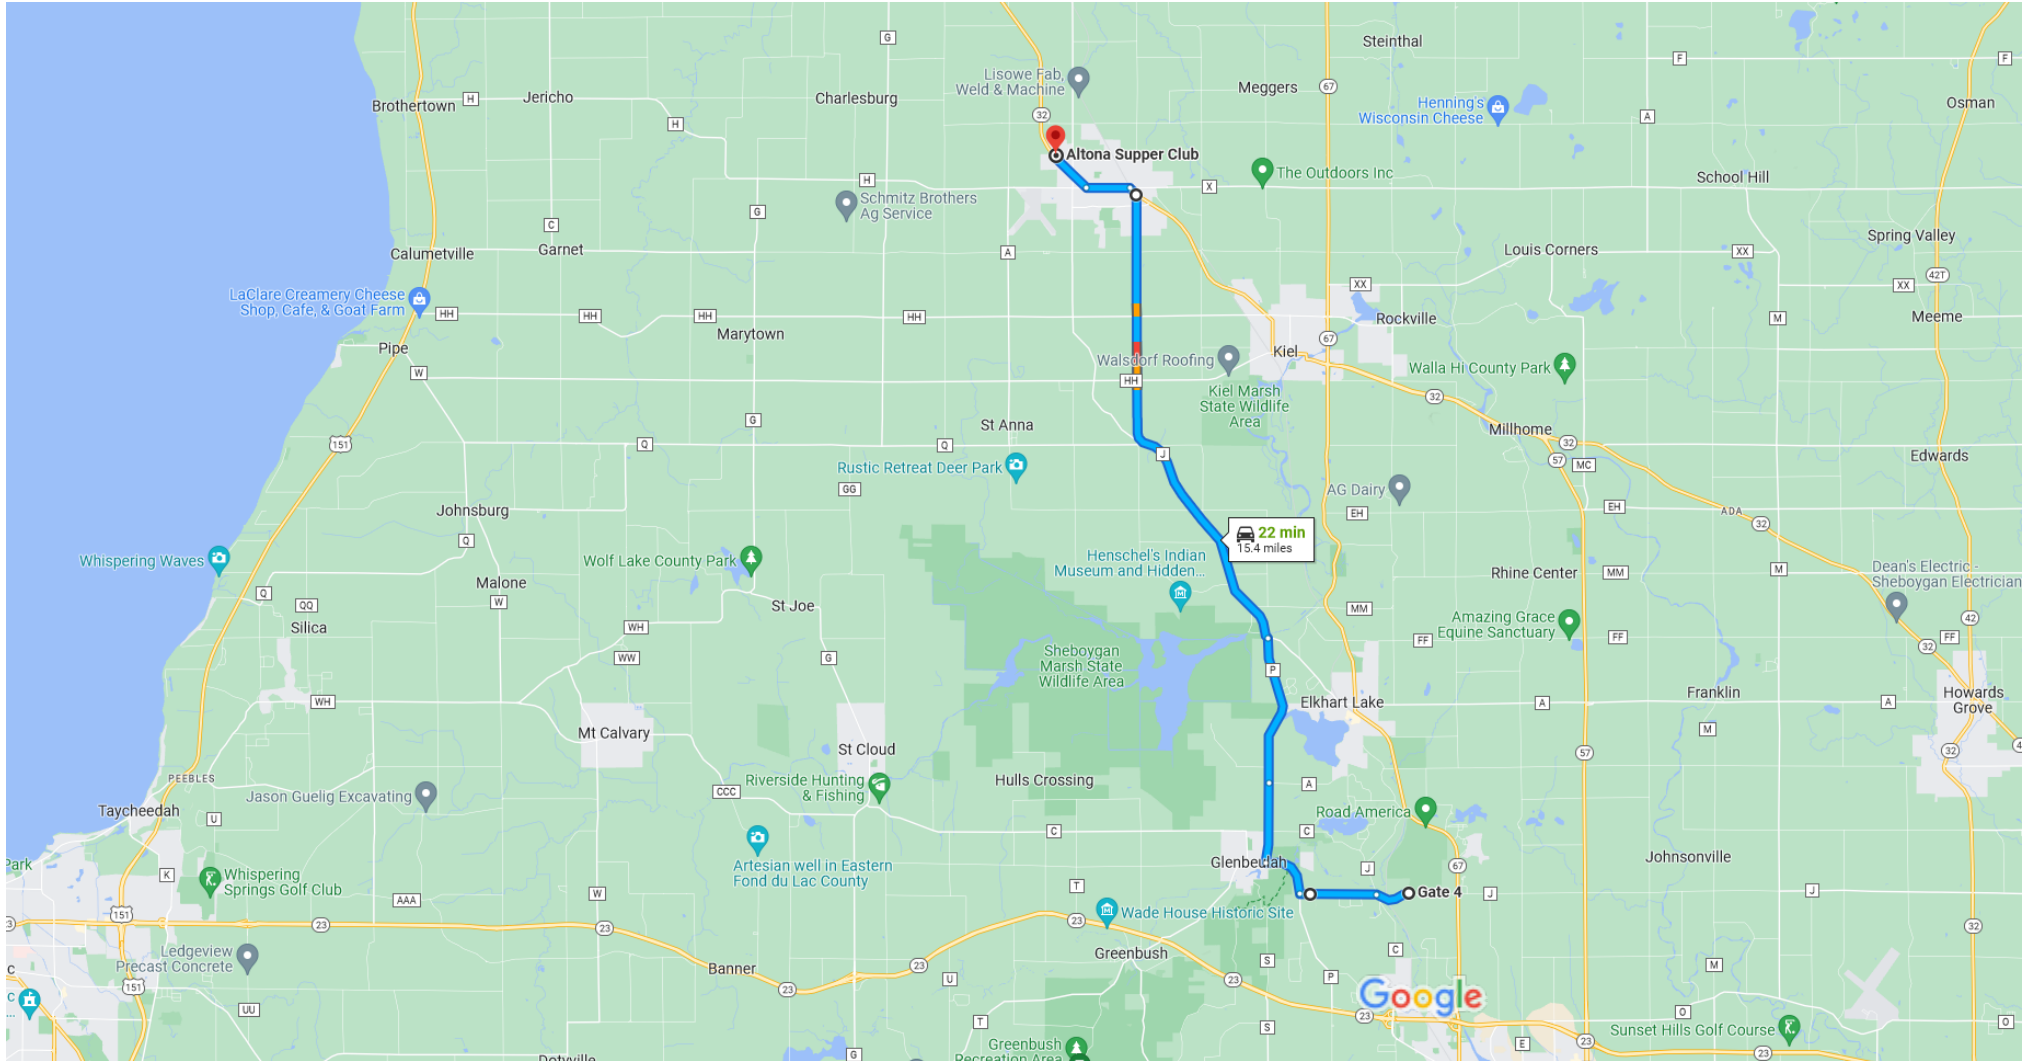

Gate 4, Plymouth, WI 53073 to Altona Supper Club, 2306 Calumet Dr, New Holstein, WI 53061

Drive 15.4 miles, 22 min

Friday Cruise to Dinner at Altona Supper Club

Gate 4  
Plymouth, WI 53073

### Take Camp Evelyn Rd to Co Rd P

- 
- 3 min (1.8 mi)
- ↑ 1. Head south on Gate 4 toward Co Rd J  

---

144 ft
  - ↪ 2. Turn right onto Co Rd J  

---

0.5 mi
  - ↑ 3. Continue straight onto Camp Evelyn Rd  

### Continue on Co Rd J. Drive to Calumet Dr in New Holstein

- 
- 14 min (9.2 mi)
- ↶ 7. Turn left onto Co Rd J  

---

7.6 mi
  - ↶ 8. Turn left onto Milwaukee Dr  

---

0.2 mi
  - ↶ 9. Milwaukee Dr turns left and becomes Wisconsin Ave  

---

0.7 mi
  - ↪ 10. Turn right onto Calumet Dr  

---

0.7 mi
- i** Destination will be on the right
- 
- 0.7 mi